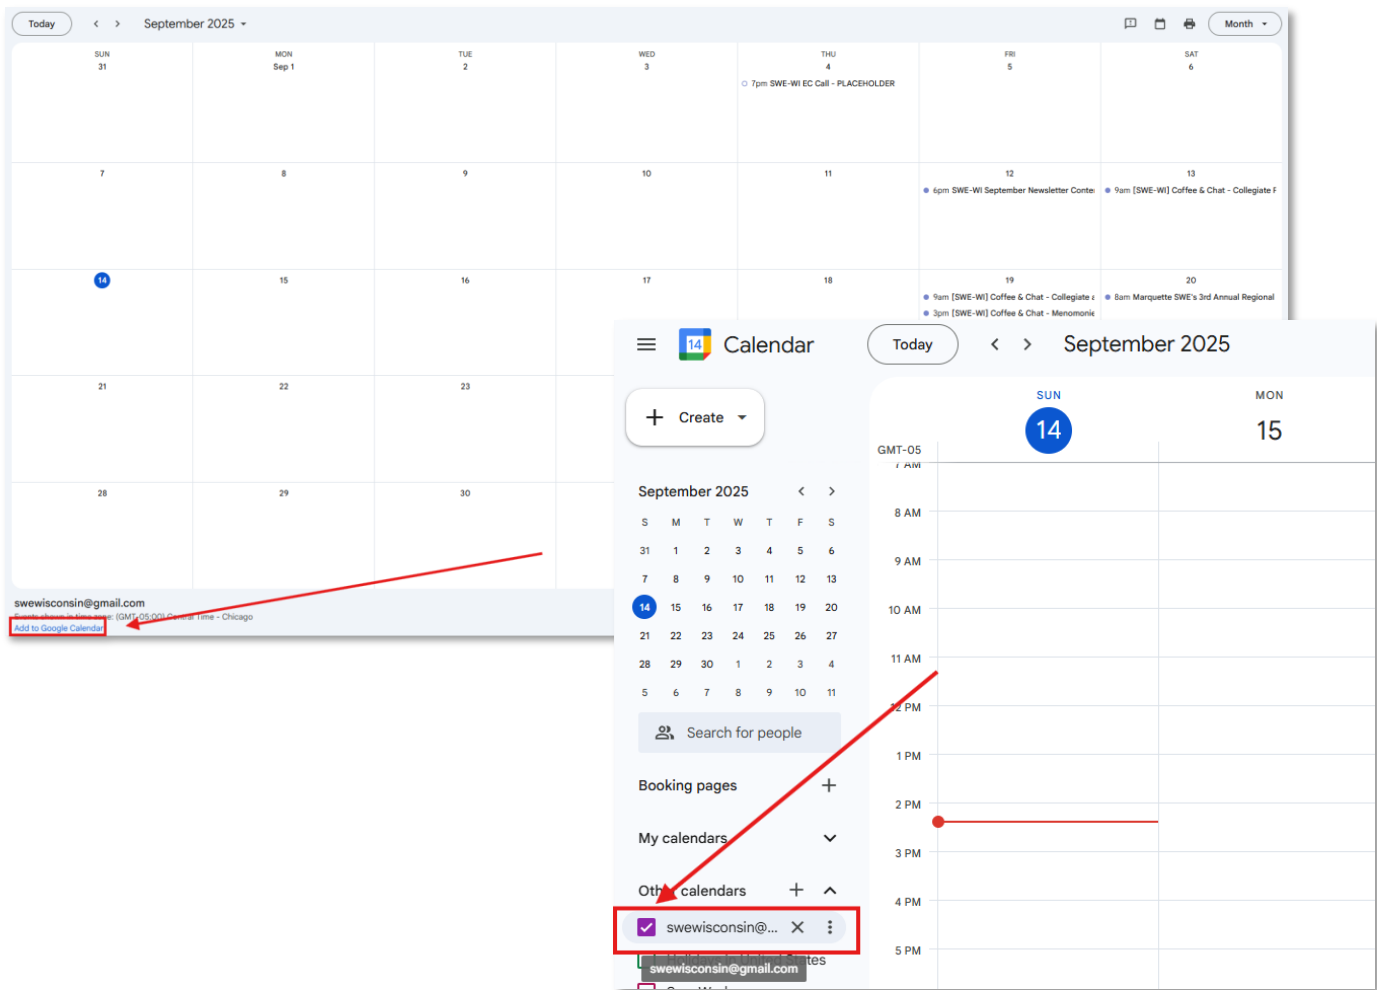

SWE-WI Google Calendar

Did you know that you can add the SWE-WI Google Calendar to yours to stay up to date on all upcoming events? After opening the [SWE-WI Google Calendar](#) in your web browser, you can select the 'Add to Google Calendar' option in the lower left. After adding, you can open your [personal Google Calendar](#), and toggle the SWE-WI Google Calendar on and off with the checkmark under 'Other calendars' on the lefthand side.

Fox Cities Networking

Join fellow Fox Cities members at Lion's Tail Brewery (116 S Commercial St) in Neenah on October 2nd from 4:30-6pm! This is a time for networking and socializing with a good selection of drinks. We try to meet in the back unless there is an event going on. If you have any questions, please contact Andrea (awfaldasco@gmail.com). Hope to see you there!